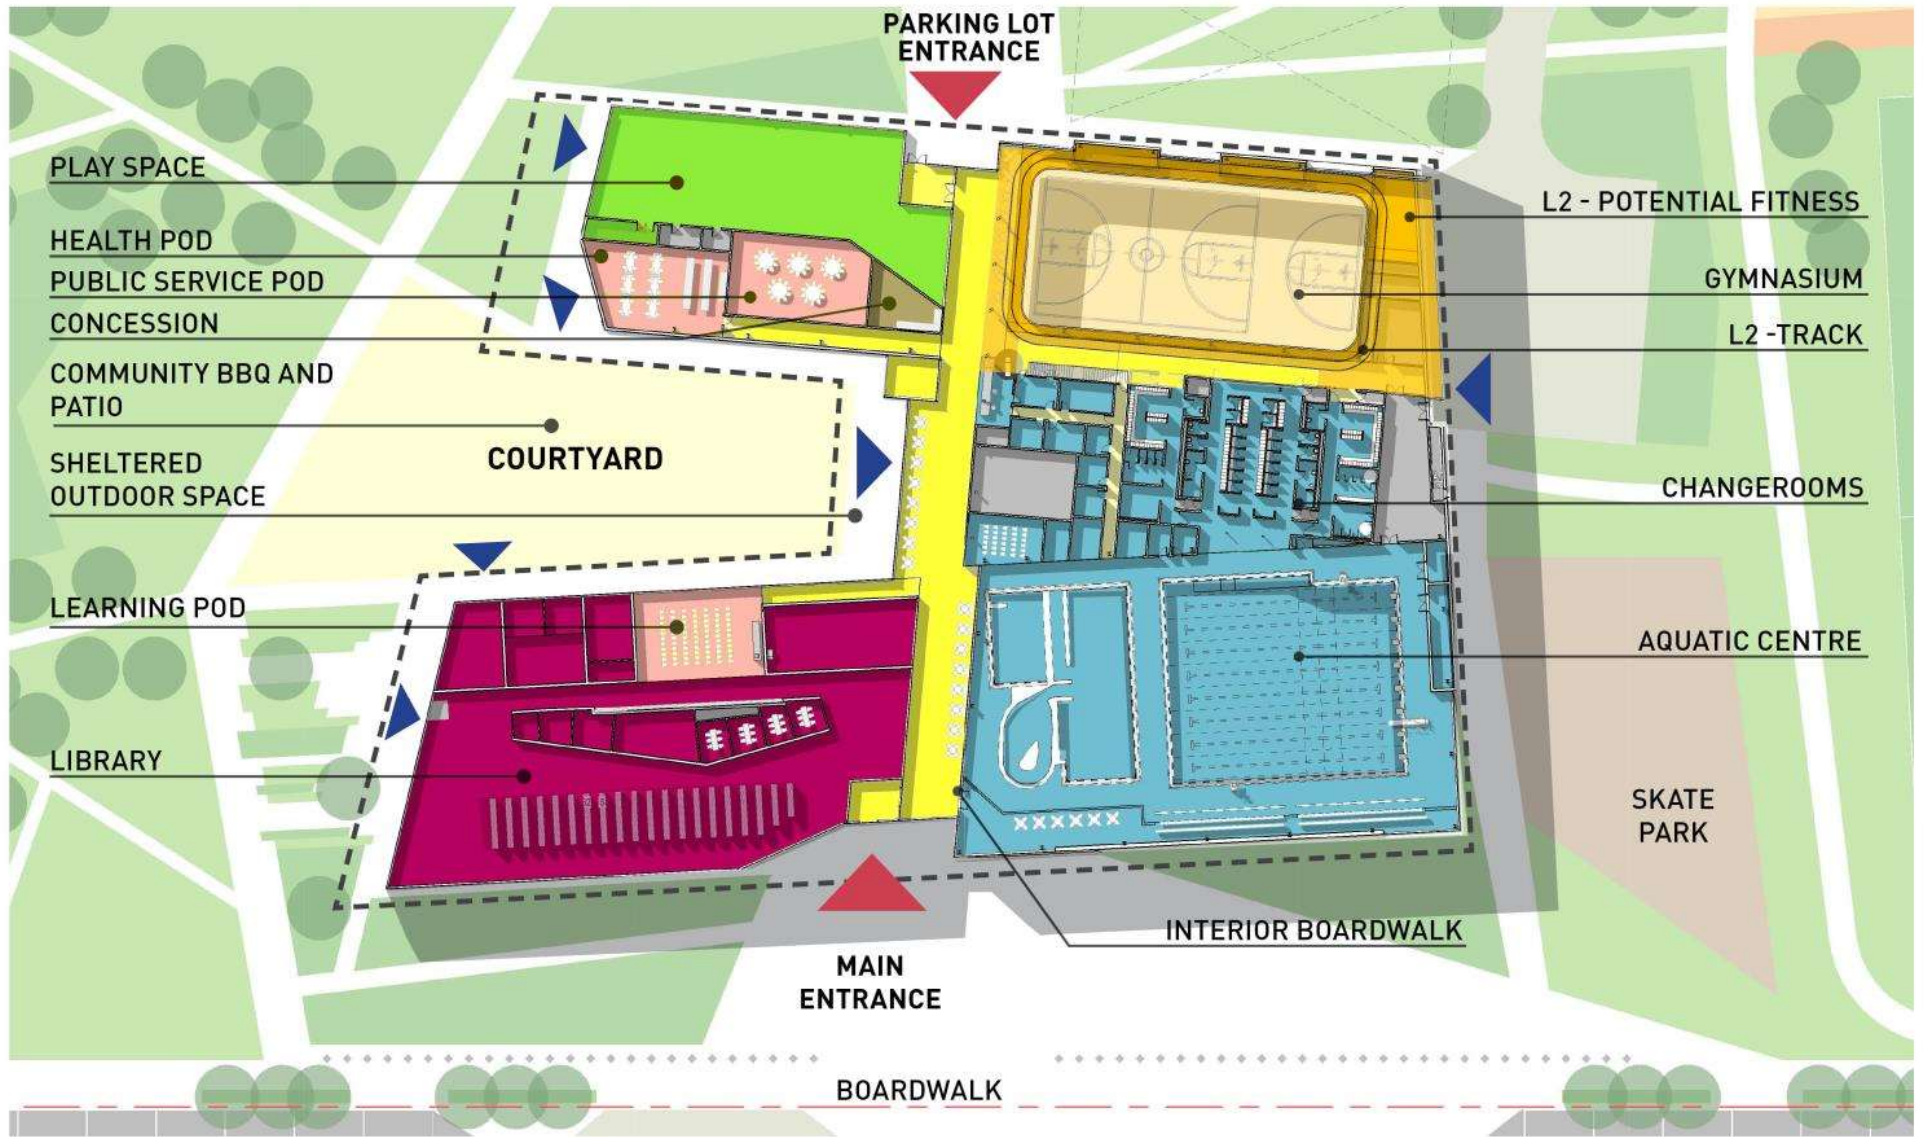

DISTINCT PROGRAM ZONES

POTENTIAL SKATING & WATER FEATURE

BOARDWALK

WALK OF DISTINCTION

MODERN FURNITURE AND PLANTS

HEALTH & ACTIVE LIVING ROOM

WIFI AND CHARGING STATIONS

LIVING WALL AND PUBLIC ART

SEASONAL LIGHTING

LARGE SCALE DISPLAY SCREEN

PUBLIC GATHERING SPACE

TOWN OF EAST GWILLIMBURY HEALTH & ACTIVE LIVING PLAZA

Town of
East Gwillimbury

COMMUNITY
PARKS, RECREATION
& CULTURE
Active By Nature

EAST GWILLIMBURY
Public Library