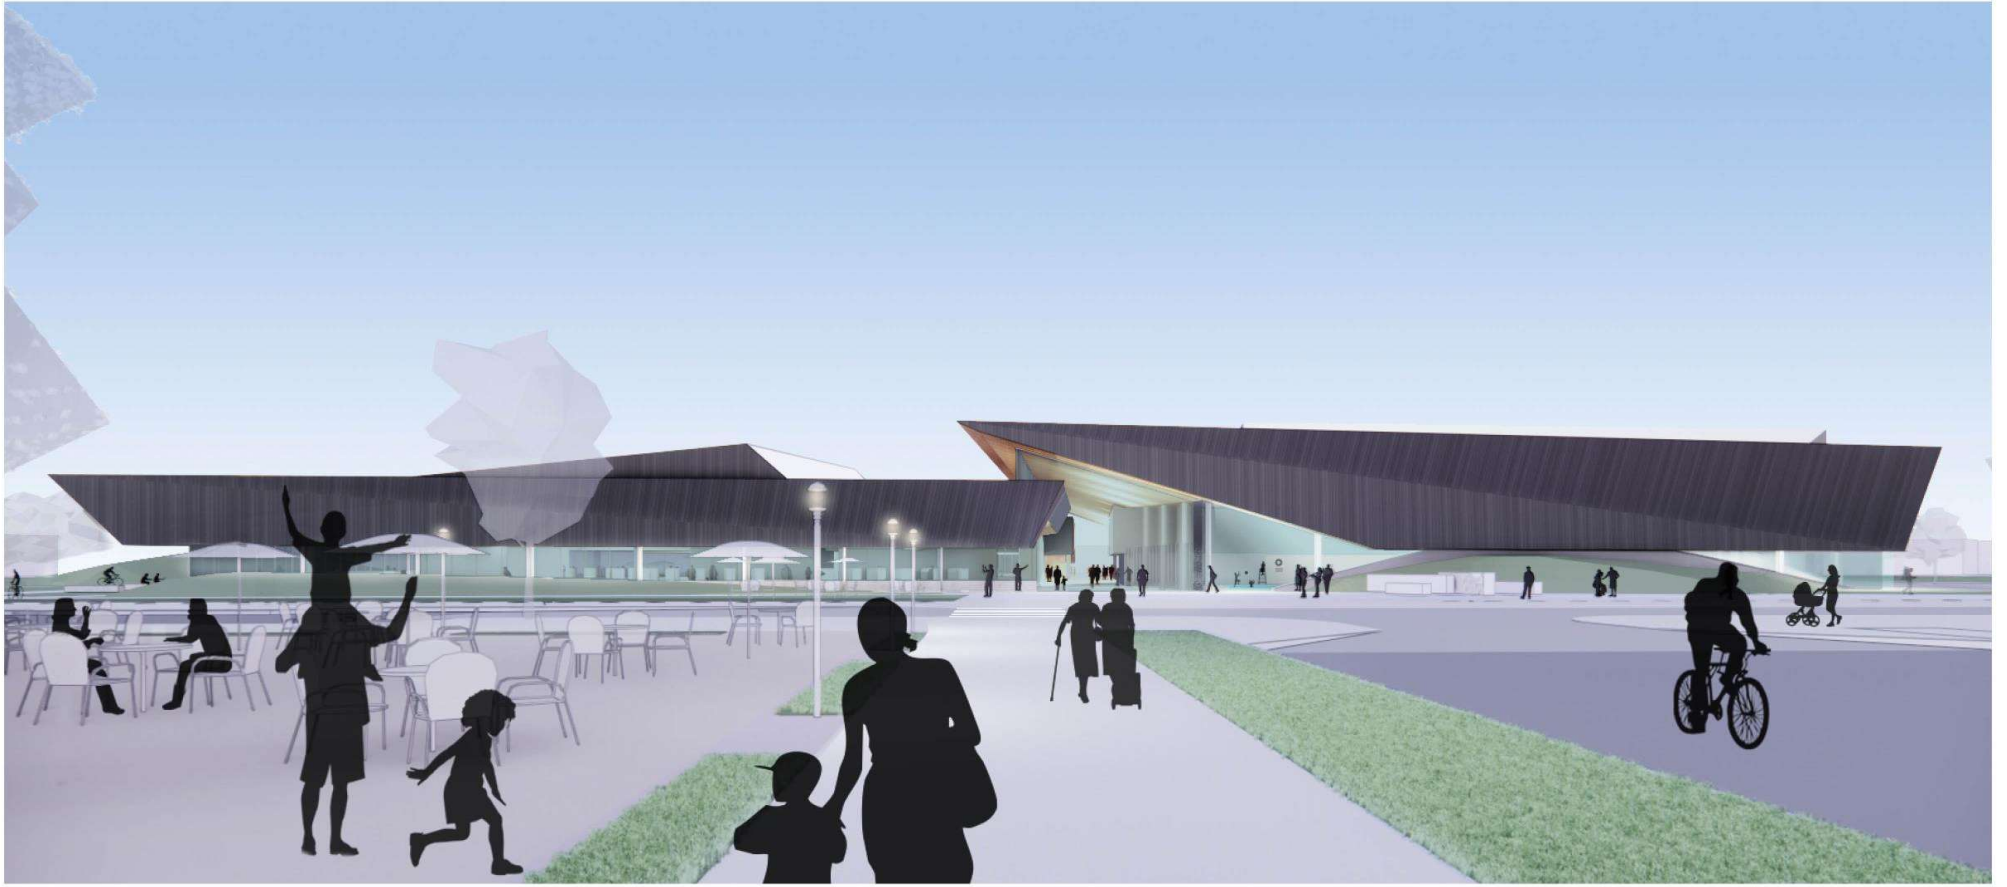

DISTINCT PROGRAM ZONES

POTENTIAL SKATING & WATER FEATURE

BOARDWALK

WALK OF DISTINCTION

MODERN FURNITURE AND PLANTS

HEALTH & ACTIVE LIVING ROOM

WIFI AND CHARGING STATIONS

LIVING WALL AND PUBLIC ART

SEASONAL LIGHTING

LARGE SCALE DISPLAY SCREEN

PUBLIC GATHERING SPACE

TOWN OF EAST GWILLIMBURY HEALTH & ACTIVE LIVING PLAZA

Town of
East Gwillimbury

COMMUNITY
PARKS, RECREATION
& CULTURE
Active By Nature

EAST GWILLIMBURY
Public Library