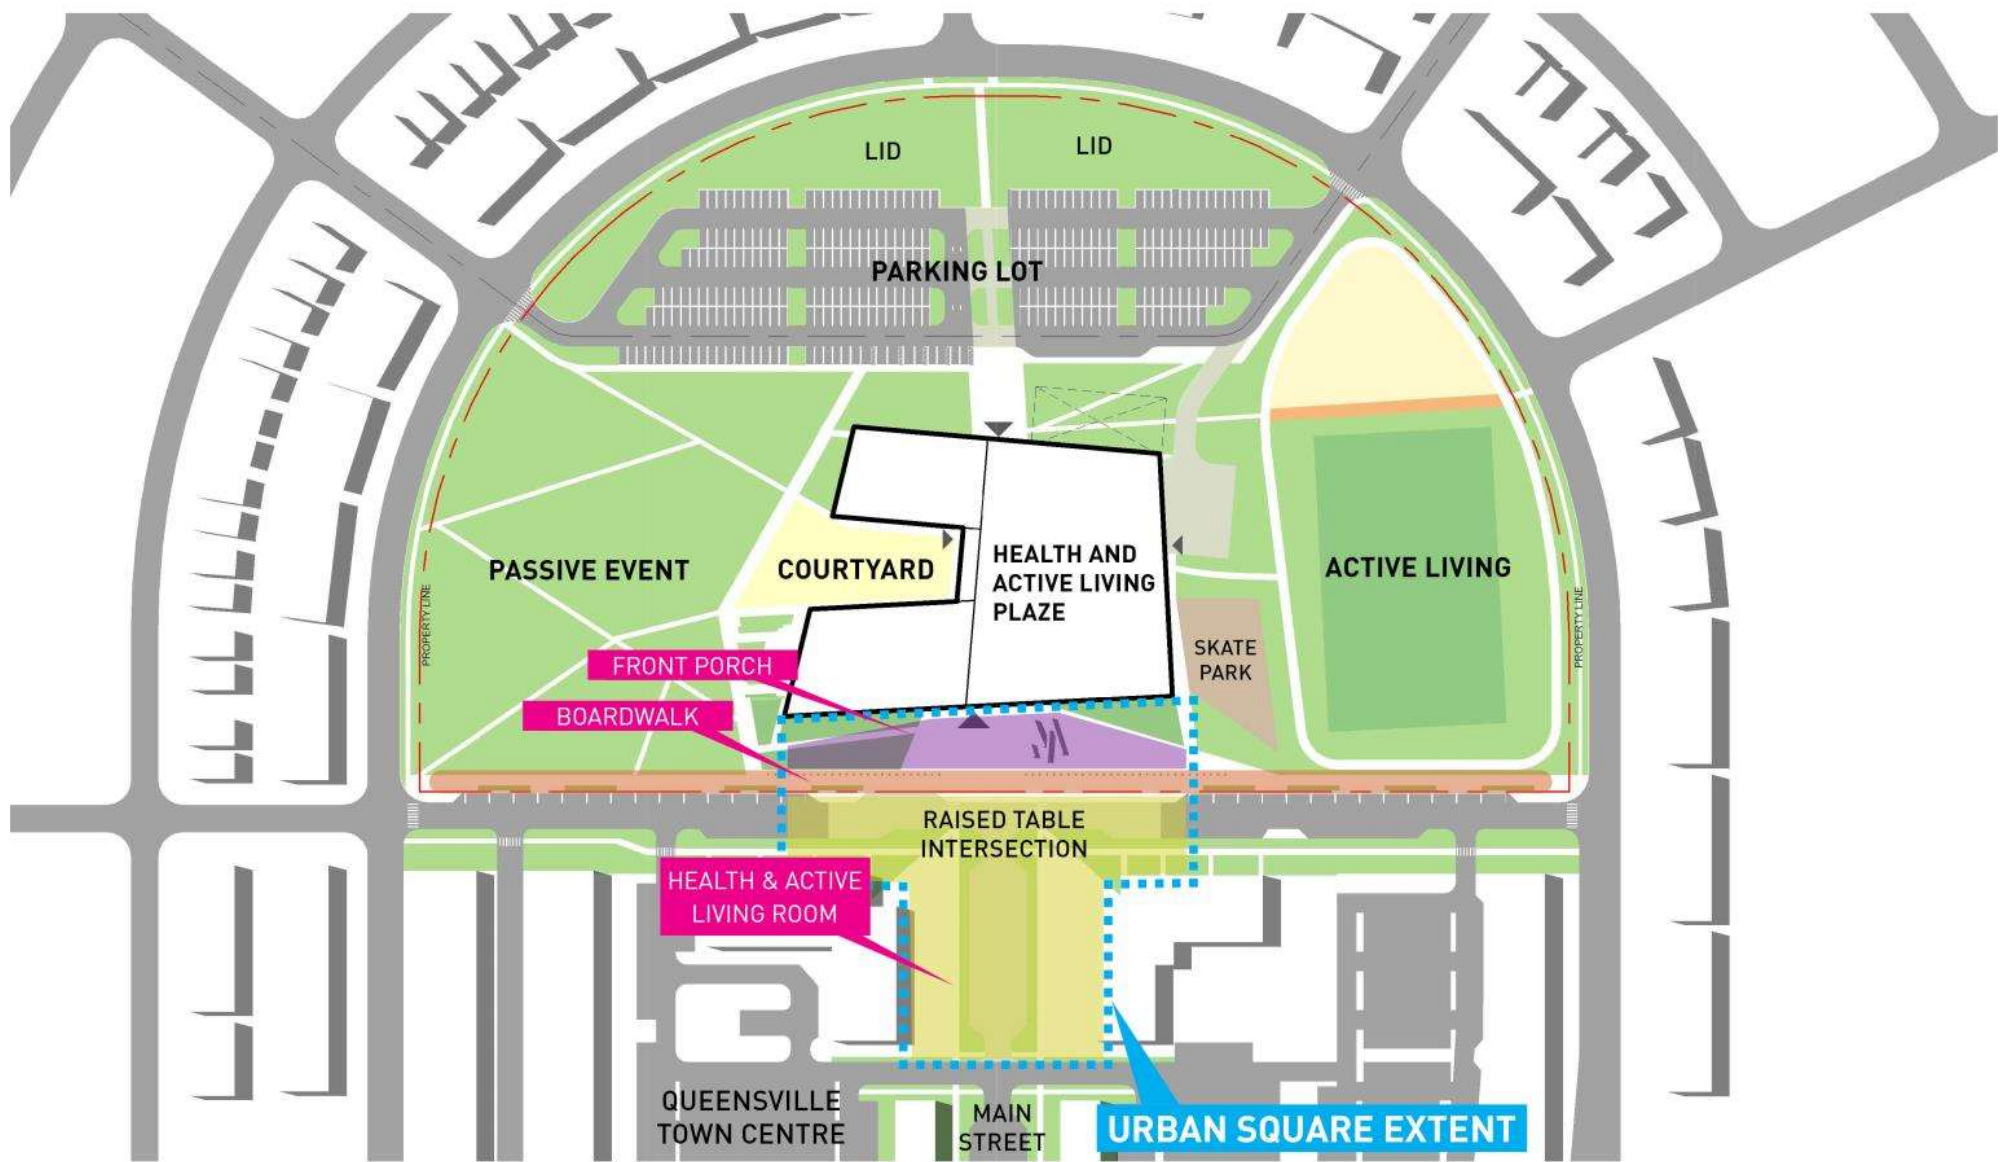

TOWN OF EAST GWILLIMBURY HEALTH & ACTIVE LIVING PLAZA

Town of
East Gwillimbury

COMMUNITY
PARKS, RECREATION
& CULTURE
Active By Nature

EAST GWILLIMBURY
Public Library

MJMA

INTEGRATING THE CENTRE

FRONT PORCH

INTERACTIVE AREAS

DISTINCT PROGRAM ZONES

POTENTIAL SKATING & WATER FEATURE

BOARDWALK

WALK OF DISTINCTION

MODERN FURNITURE AND PLANTS

HEALTH & ACTIVE LIVING ROOM

WIFI AND CHARGING STATIONS

LIVING WALL AND PUBLIC ART

SEASONAL LIGHTING

LARGE SCALE DISPLAY SCREEN

PUBLIC GATHERING SPACE

TOWN OF EAST GWILLIMBURY HEALTH & ACTIVE LIVING PLAZA

Town of
East Gwillimbury

COMMUNITY
PARKS, RECREATION
& CULTURE
Active By Nature

EAST GWILLIMBURY
Public Library