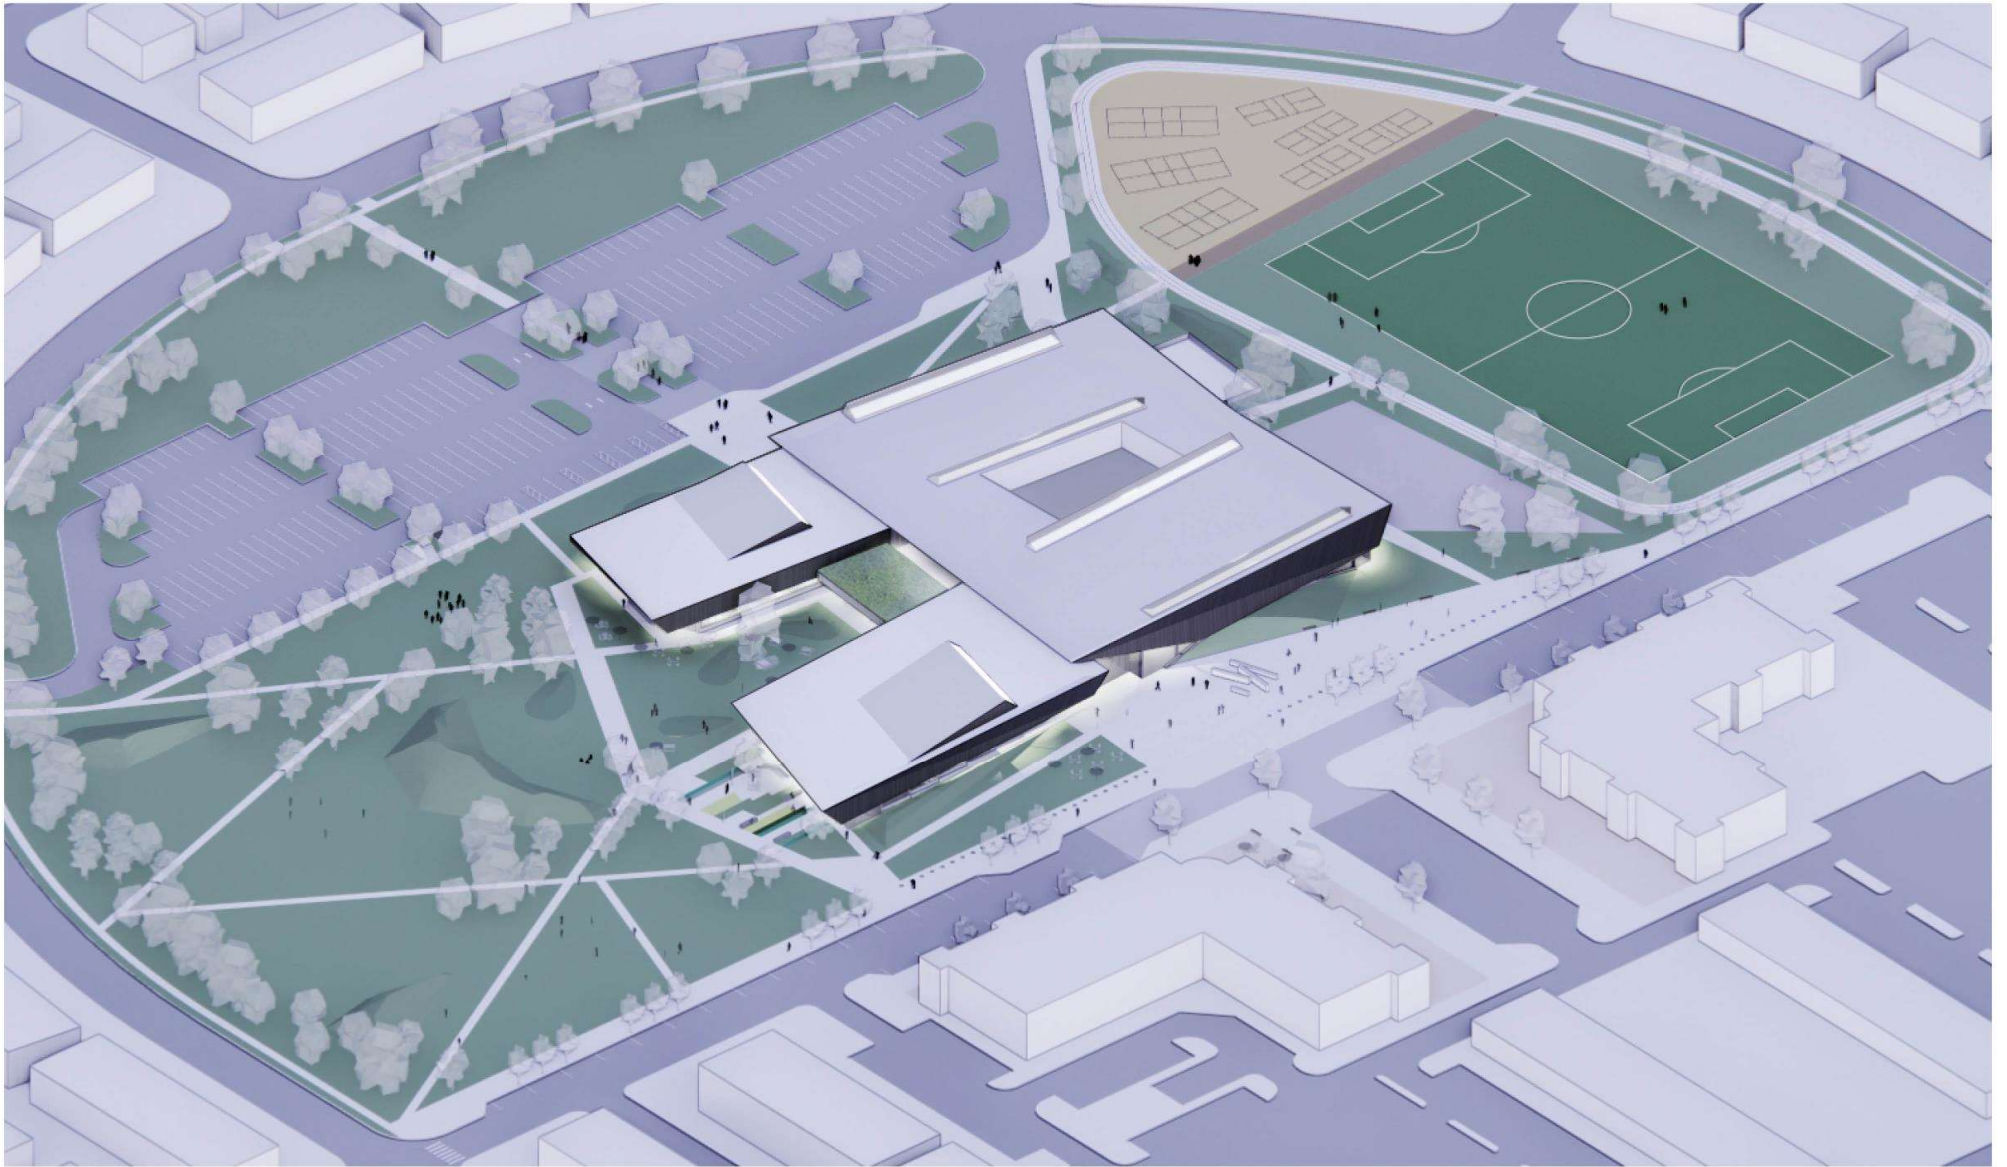

DISTINCT PROGRAM ZONES

POTENTIAL SKATING & WATER FEATURE

BOARDWALK

WALK OF DISTINCTION

MODERN FURNITURE AND PLANTS

HEALTH & ACTIVE LIVING ROOM

WIFI AND CHARGING STATIONS

LIVING WALL AND PUBLIC ART

SEASONAL LIGHTING

LARGE SCALE DISPLAY SCREEN

PUBLIC GATHERING SPACE

TOWN OF EAST GWILLIMBURY HEALTH & ACTIVE LIVING PLAZA

Town of
East Gwillimbury

COMMUNITY
PARKS, RECREATION
& CULTURE
Active By Nature

EAST GWILLIMBURY
Public Library