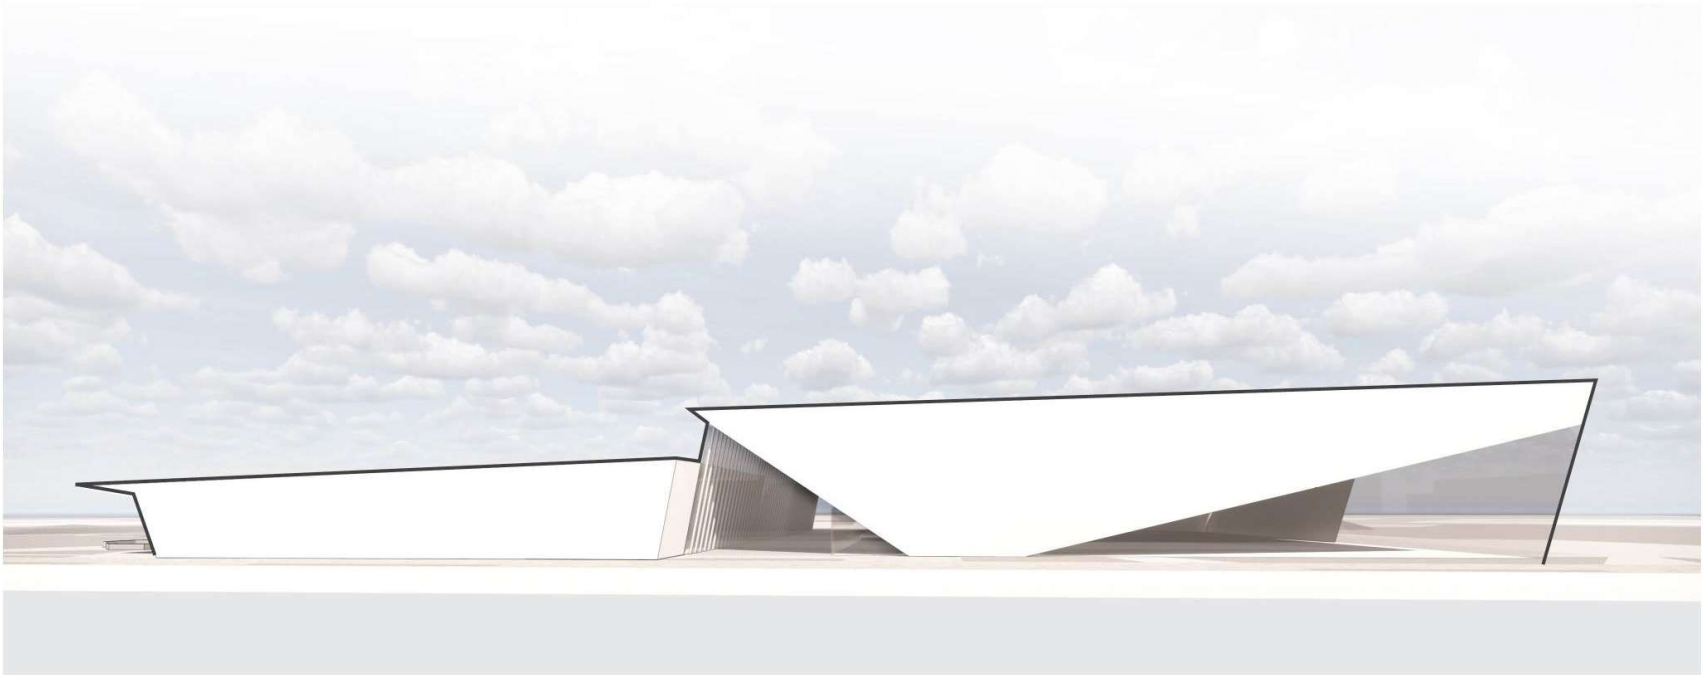

DISTINCT PROGRAM ZONES

POTENTIAL SKATING & WATER FEATURE

BOARDWALK

WALK OF DISTINCTION

MODERN FURNITURE AND PLANTS

HEALTH & ACTIVE LIVING ROOM

WIFI AND CHARGING STATIONS

LIVING WALL AND PUBLIC ART

SEASONAL LIGHTING

LARGE SCALE DISPLAY SCREEN

PUBLIC GATHERING SPACE

TOWN OF EAST GWILLIMBURY HEALTH & ACTIVE LIVING PLAZA

Town of
East Gwillimbury

COMMUNITY
PARKS, RECREATION
& CULTURE
Active By Nature

EAST GWILLIMBURY
Public Library