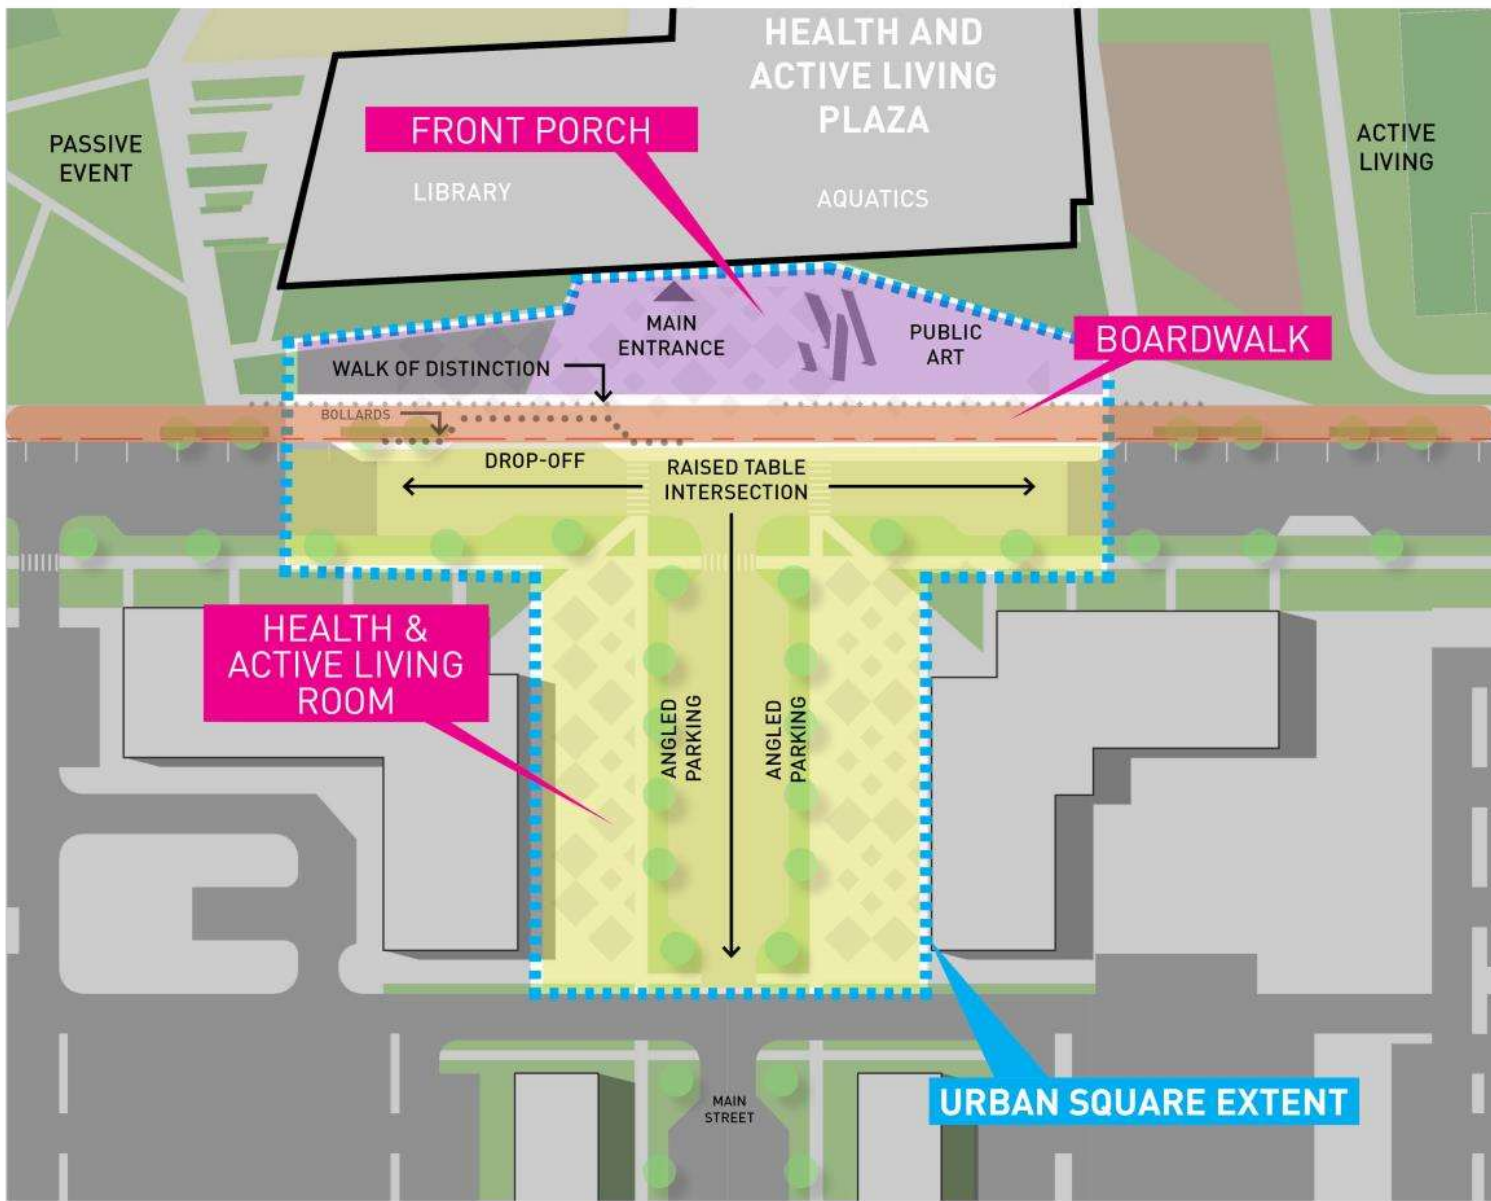

TOWN OF EAST GWILLIMBURY HEALTH & ACTIVE LIVING PLAZA

Town of
East Gwillimbury

COMMUNITY
PARKS, RECREATION
& CULTURE
Active By Nature

EAST GWILLIMBURY
Public Library

MJMA

INTEGRATING THE CENTRE

FRONT PORCH

INTERACTIVE AREAS

DISTINCT PROGRAM ZONES

POTENTIAL SKATING & WATER FEATURE

BOARDWALK

WALK OF DISTINCTION

MODERN FURNITURE AND PLANTS

HEALTH & ACTIVE LIVING ROOM

WIFI AND CHARGING STATIONS

LIVING WALL AND PUBLIC ART

SEASONAL LIGHTING

LARGE SCALE DISPLAY SCREEN

PUBLIC GATHERING SPACE

TOWN OF EAST GWILLIMBURY HEALTH & ACTIVE LIVING PLAZA

Town of
East Gwillimbury

COMMUNITY
PARKS, RECREATION
& CULTURE
Active By Nature

EAST GWILLIMBURY
Public Library