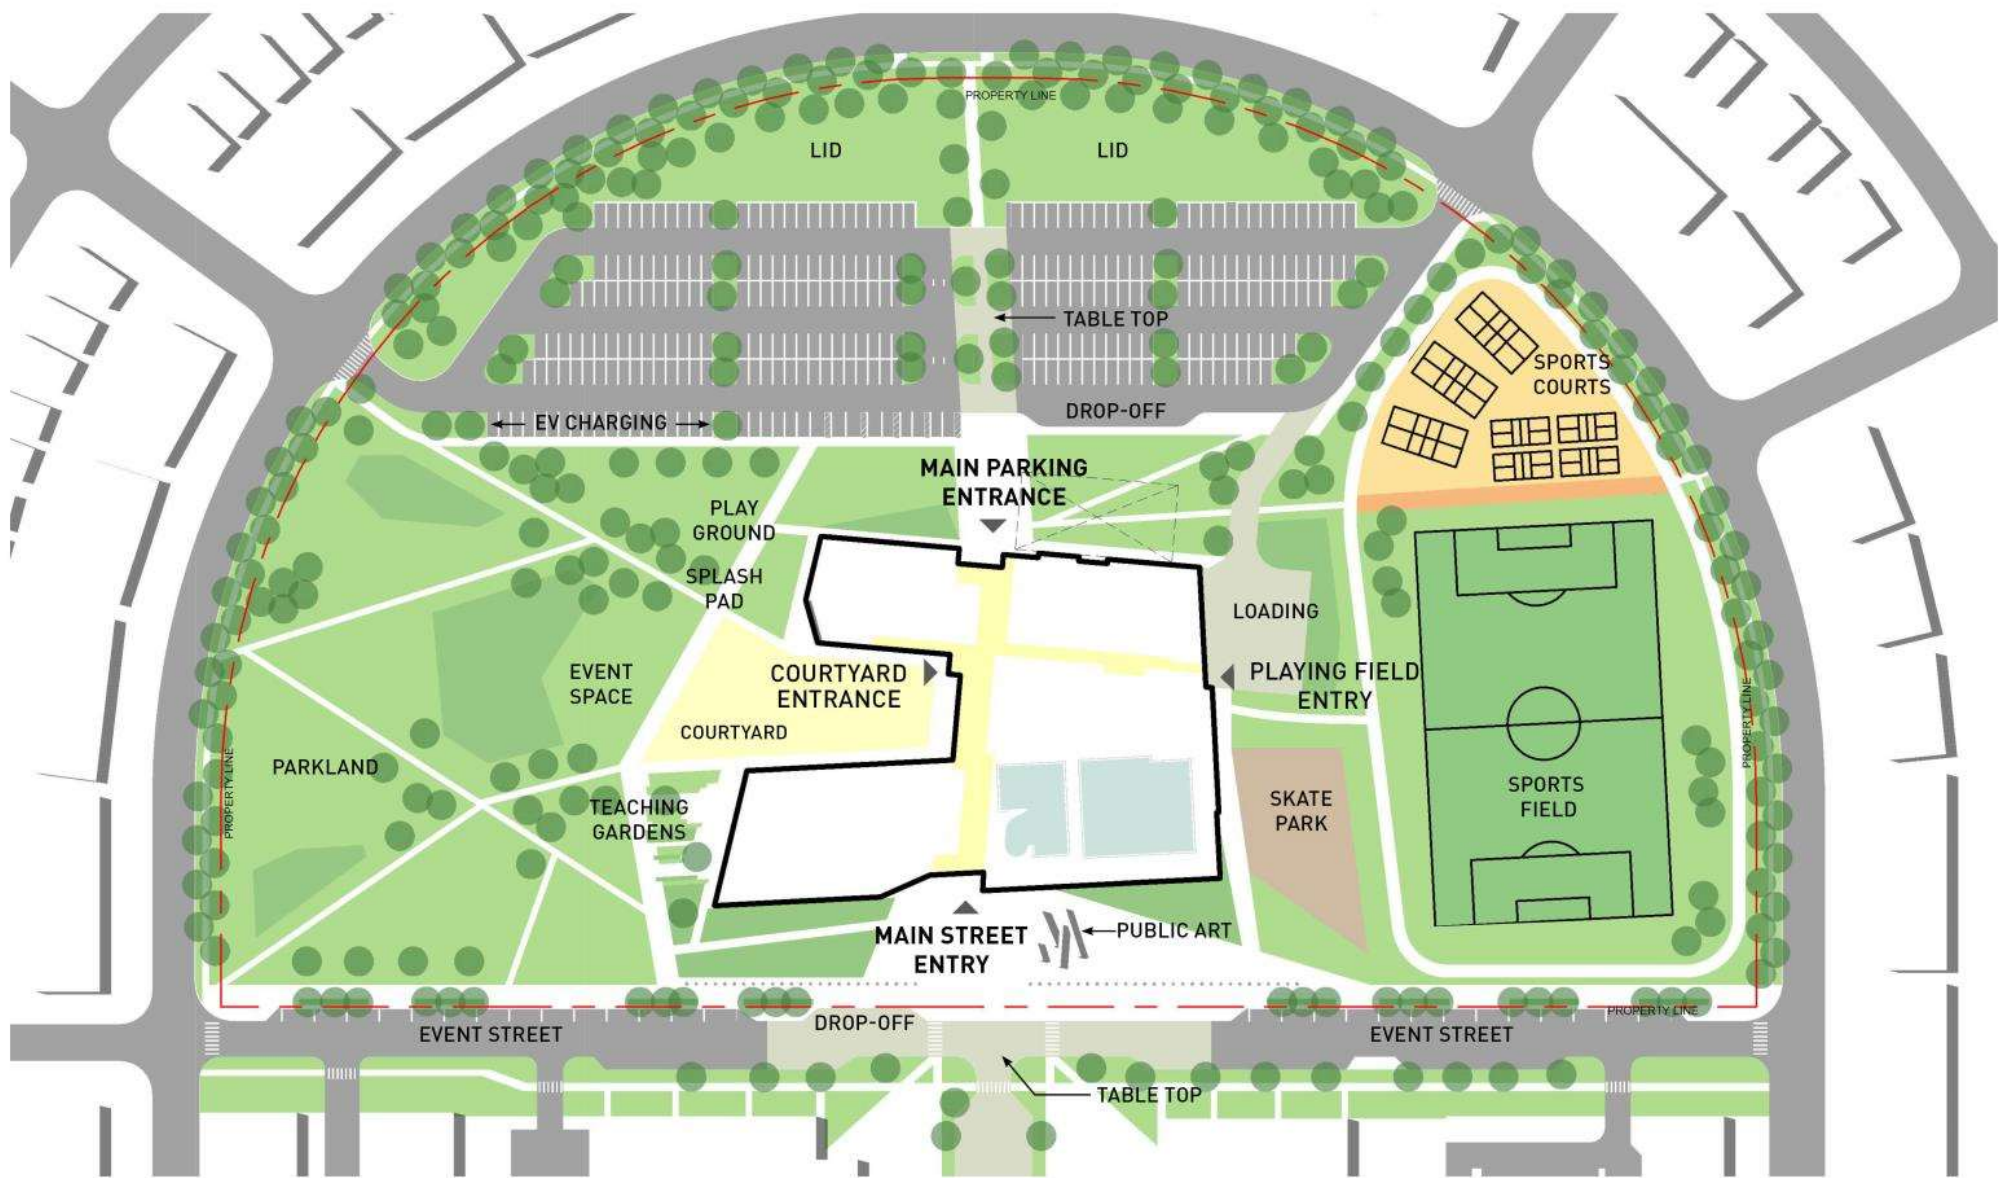

TOWN OF EAST GWILLIMBURY HEALTH & ACTIVE LIVING PLAZA

Town of
East Gwillimbury

COMMUNITY
PARKS, RECREATION
& CULTURE
Active By Nature

EAST GWILLIMBURY
Public Library

MJMA

INTEGRATING THE CENTRE

FRONT PORCH

INTERACTIVE AREAS

DISTINCT PROGRAM ZONES

POTENTIAL SKATING & WATER FEATURE

BOARDWALK

WALK OF DISTINCTION

MODERN FURNITURE AND PLANTS

HEALTH & ACTIVE LIVING ROOM

WIFI AND CHARGING STATIONS

LIVING WALL AND PUBLIC ART

SEASONAL LIGHTING

LARGE SCALE DISPLAY SCREEN

PUBLIC GATHERING SPACE

TOWN OF EAST GWILLIMBURY HEALTH & ACTIVE LIVING PLAZA

Town of
East Gwillimbury

COMMUNITY
PARKS, RECREATION
& CULTURE
Active By Nature

EAST GWILLIMBURY
Public Library