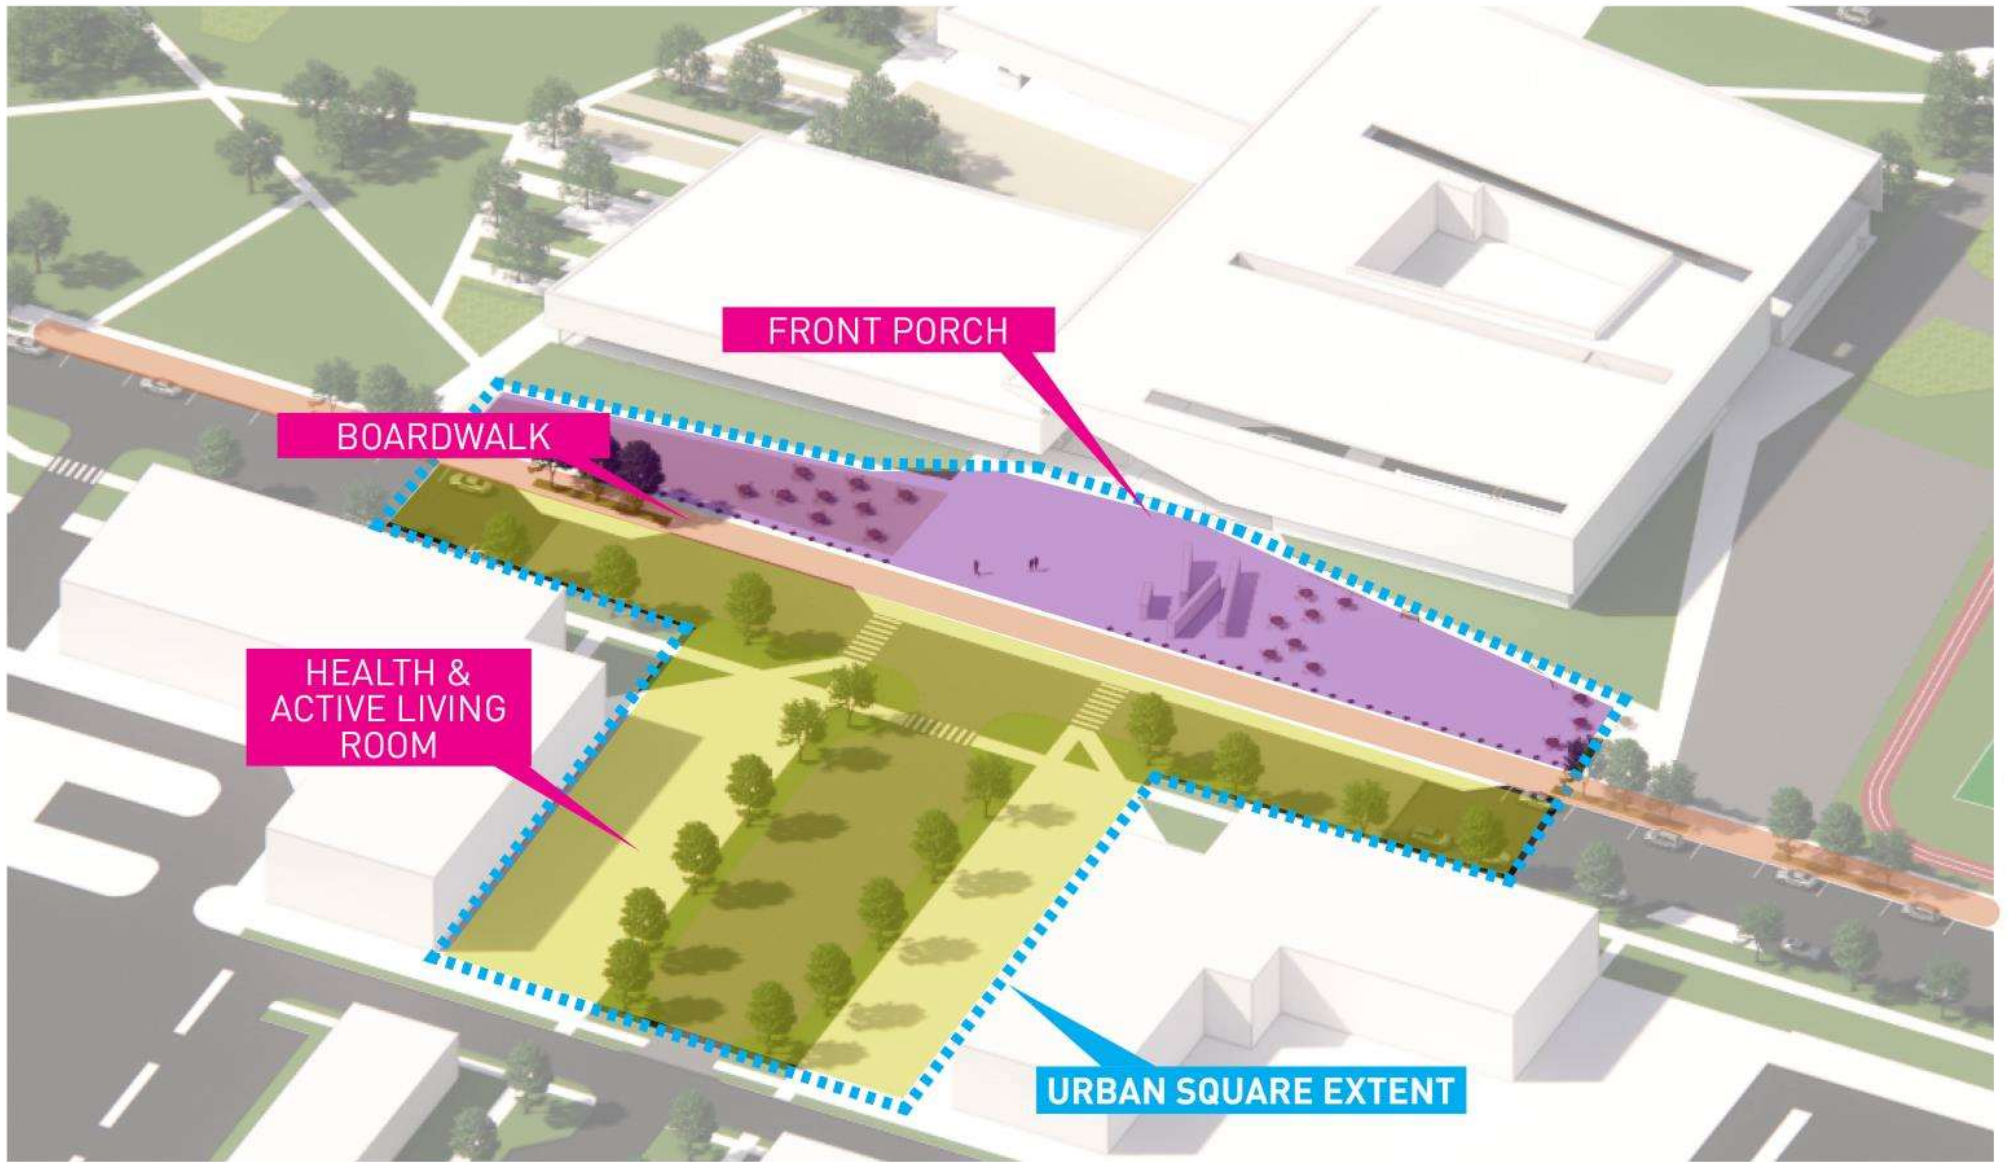

DISTINCT PROGRAM ZONES

POTENTIAL SKATING & WATER FEATURE

BOARDWALK

WALK OF DISTINCTION

MODERN FURNITURE AND PLANTS

HEALTH & ACTIVE LIVING ROOM

WIFI AND CHARGING STATIONS

LIVING WALL AND PUBLIC ART

SEASONAL LIGHTING

LARGE SCALE DISPLAY SCREEN

PUBLIC GATHERING SPACE

TOWN OF EAST GWILLIMBURY HEALTH & ACTIVE LIVING PLAZA

Town of
East Gwillimbury

COMMUNITY
PARKS, RECREATION
& CULTURE
Active By Nature

EAST GWILLIMBURY
Public Library