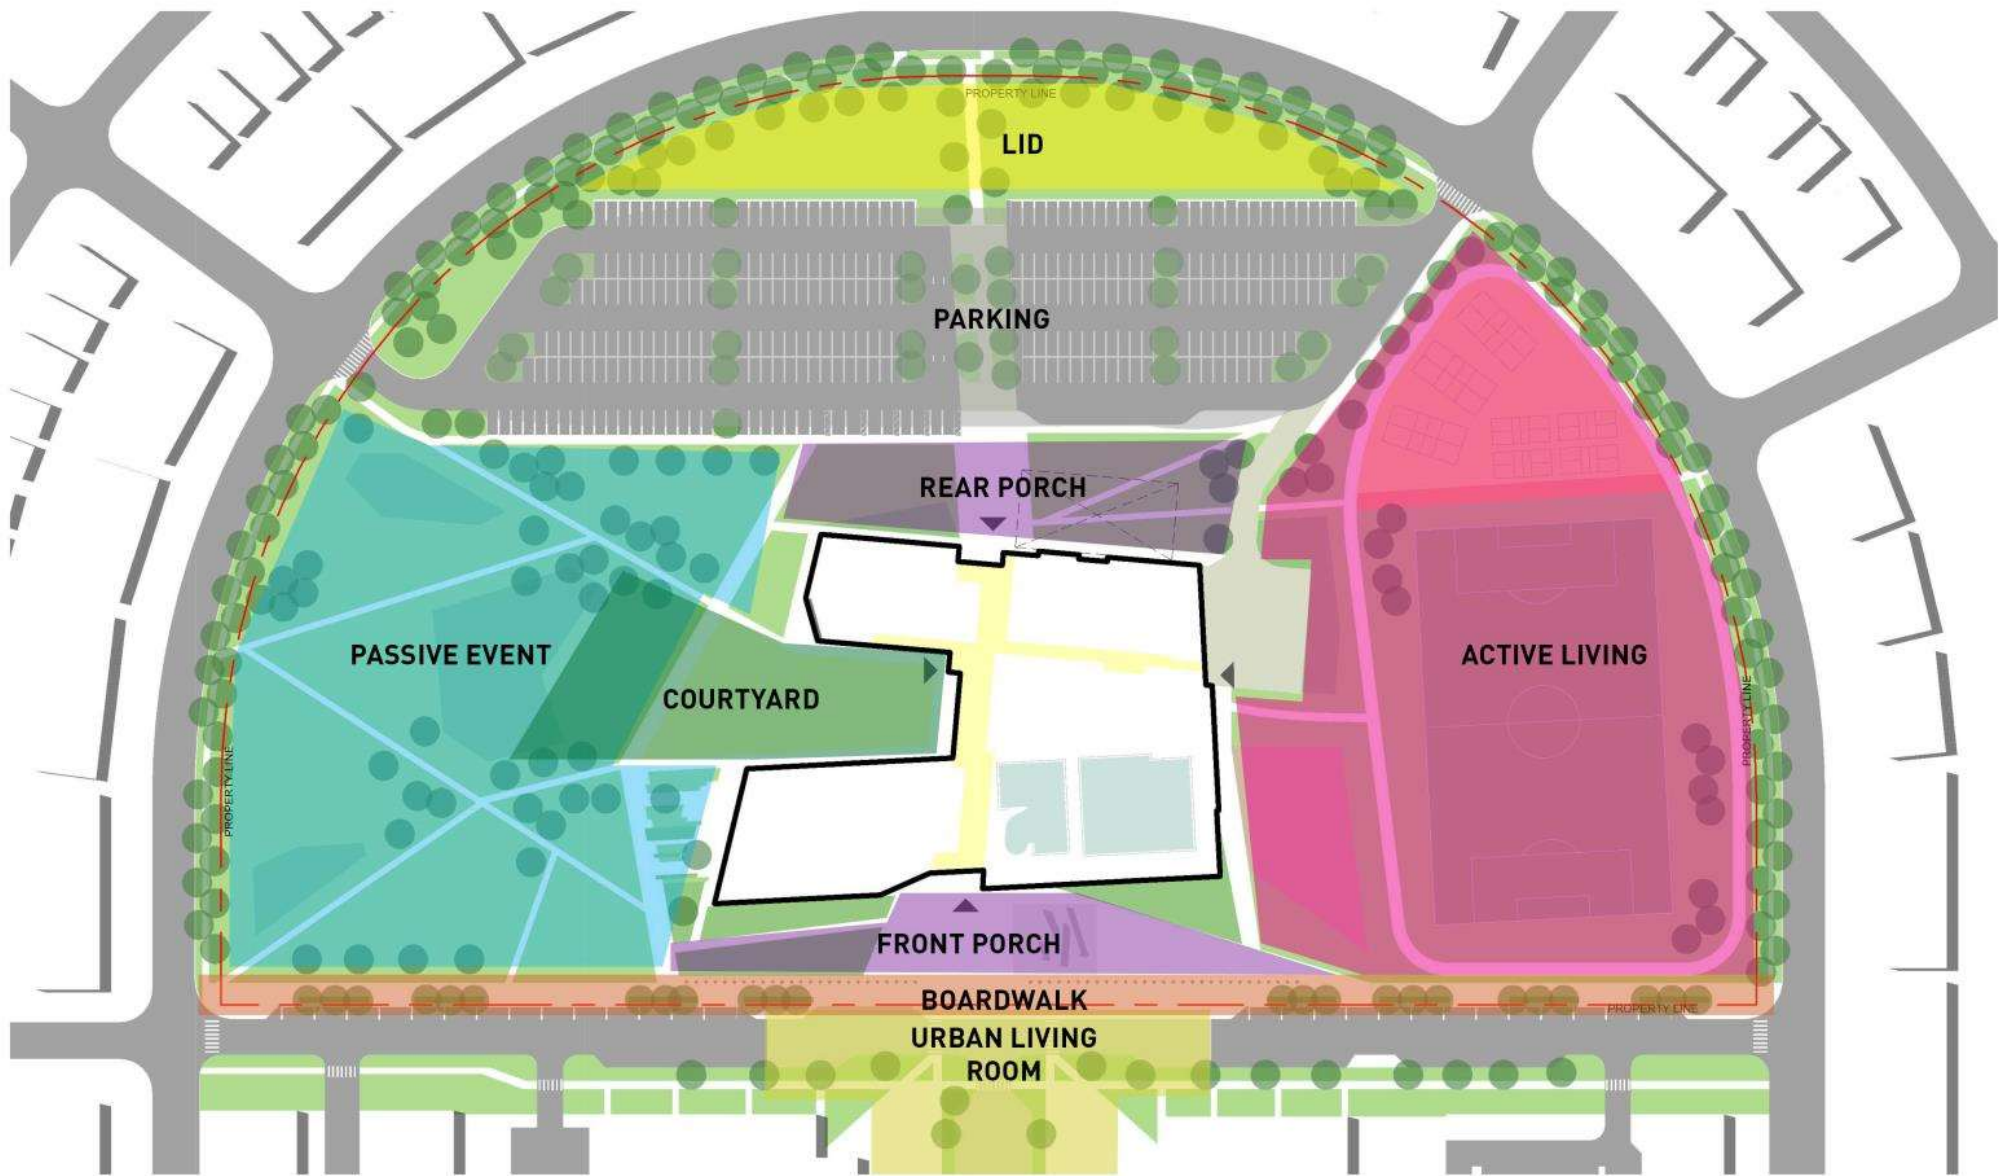

TOWN OF EAST GWILLIMBURY HEALTH & ACTIVE LIVING PLAZA

Town of
East Gwillimbury

COMMUNITY
PARKS, RECREATION
& CULTURE
Active By Nature

EAST GWILLIMBURY
Public Library

MJMA

INTEGRATING THE CENTRE

FRONT PORCH

INTERACTIVE AREAS

DISTINCT PROGRAM ZONES

POTENTIAL SKATING & WATER FEATURE

BOARDWALK

WALK OF DISTINCTION

MODERN FURNITURE AND PLANTS

HEALTH & ACTIVE LIVING ROOM

WIFI AND CHARGING STATIONS

LIVING WALL AND PUBLIC ART

SEASONAL LIGHTING

LARGE SCALE DISPLAY SCREEN

PUBLIC GATHERING SPACE

TOWN OF EAST GWILLIMBURY HEALTH & ACTIVE LIVING PLAZA

Town of
East Gwillimbury

COMMUNITY
PARKS, RECREATION
& CULTURE
Active By Nature

EAST GWILLIMBURY
Public Library