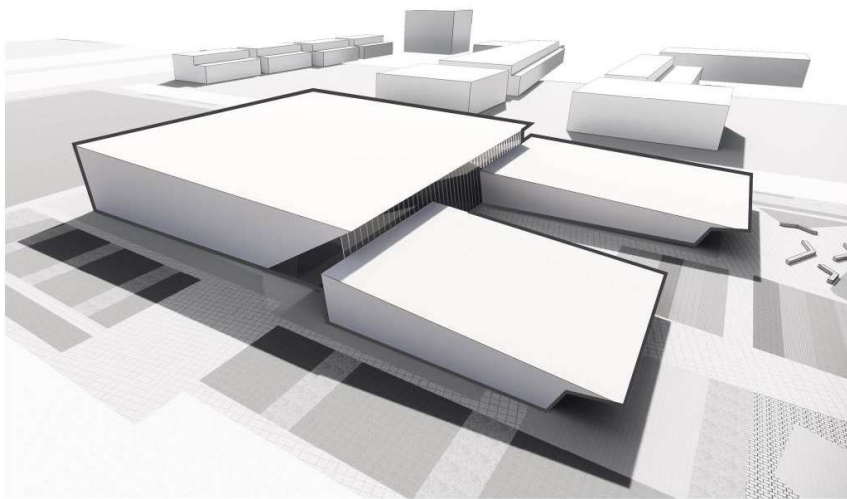

DISTINCT PROGRAM ZONES

POTENTIAL SKATING & WATER FEATURE

BOARDWALK

WALK OF DISTINCTION

MODERN FURNITURE AND PLANTS

HEALTH & ACTIVE LIVING ROOM

WIFI AND CHARGING STATIONS

LIVING WALL AND PUBLIC ART

SEASONAL LIGHTING

LARGE SCALE DISPLAY SCREEN

PUBLIC GATHERING SPACE

TOWN OF EAST GWILLIMBURY HEALTH & ACTIVE LIVING PLAZA

Town of
East Gwillimbury

COMMUNITY
PARKS, RECREATION
& CULTURE
Active By Nature

EAST GWILLIMBURY
Public Library